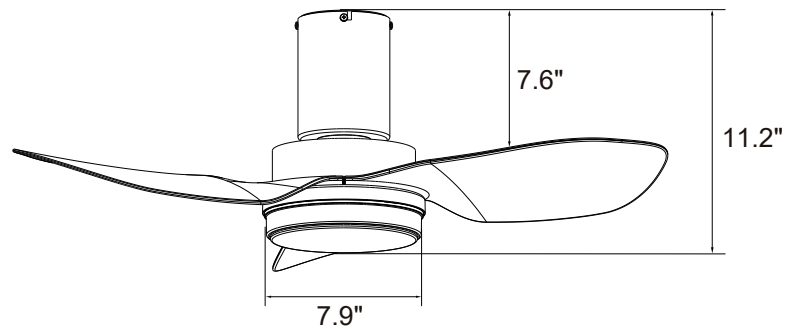

Measurements

- Dimensions (in.):
11.2 H (to lowest point) x 7.9 W (housing) x 7.6 H (top of blade)
- Product Weight (lbs.): 9.1 N.W. | 12.1 G.W.
- Box (in.): 18.3 L X 11.4 W X 8.5 H

Shipping

- Container Loading:
20GP 980 pcs | 40GP 2020 pcs | 40HQ 2360 pcs

Dimensions

11.2"	7.9"	7.6"
Height (lowest point)	Width (housing)	Height (top of blade)

Fan Control Features and Options

- Simple and intuitive design with standard layout.
- Multi-functional fan speed control with fan forward/reverse, light brightness adjustment, and fan/light on/off.
- Wi-Fi and RF pairing.