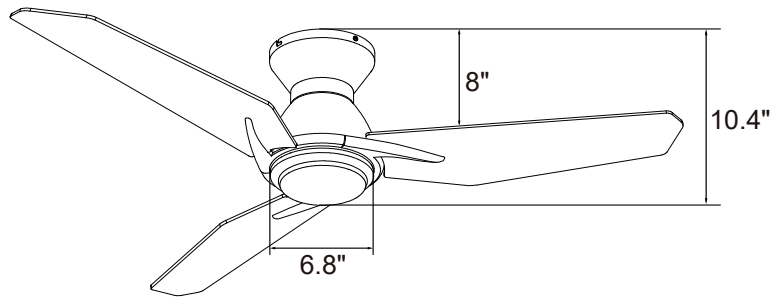

Blade

- 3-Blade | 44" Sweep
- Material: Highly-Compressed Plywood
- 11° Pitch

Light Kit

- LED Light Board
- 18 W 1300 Lumens
- Dimmable From 10%-100% | 10 Levels of Dimming
- Color Temperature:
2700K Warm Light | 3500K Neutral Light | 4000K Cool Light
- Lens: Glass

Measurements

- Dimensions (in.):
10.4 H (to lowest point) x 6.8 W (housing) x 8 H (top of blade)
- Product Weight (lbs.): 11.8 N.W. | 14.8 G.W.
- Box (in.): 19.9 L X 10.6 W X 10 H

Shipping

- Container Loading:
20GP 820 pcs | 40GP 1680 pcs | 40HQ 1970 pcs

Dimensions

10.4"	6.8"	8"
Height (lowest point)	Width (housing)	Height (top of blade)

Fan Control Features and Options

- Simple and intuitive design with standard layout.
- Multi-functional fan speed control with fan forward/reverse, light brightness adjustment, and fan/light on/off.
- Wi-Fi and RF pairing.