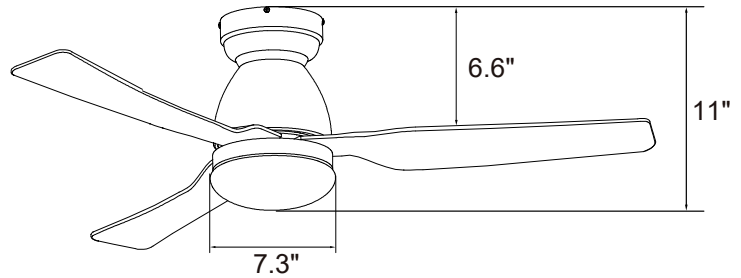

Measurements

- Dimensions (in.):
11 H (to lowest point) x 7.3 W (housing) x 6.6 H (top of blade)
- Product Weight (lbs.): 10 N.W. | 13 G.W.
- Box (in.): 20.9 L X 9.9 W X 9.7 H

Shipping

- Container Loading:
20GP 880 pcs | 40GP 1800 pcs | 40HQ 2110 pcs

Dimensions

11"	7.3"	6.6"
Height (lowest point)	Width (housing)	Height (top of blade)

Fan Control Features and Options

- Simple and intuitive design with standard layout.
- Multi-functional fan speed control with fan forward/reverse, light brightness adjustment, and fan/light on/off.
- Wi-Fi and RF pairing.