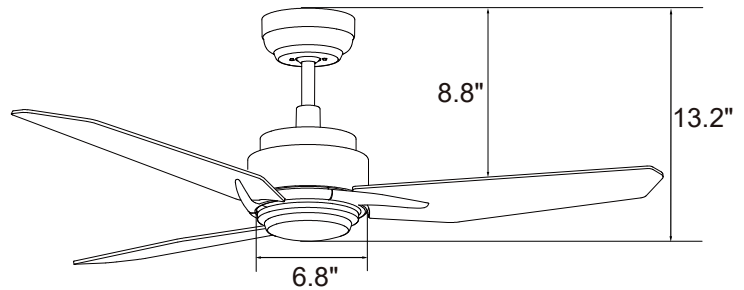

## Measurements

- Dimensions (in.):  
13.2 H (to lowest point) x 6.8 W (housing) x 8.8 H (top of blade)
- Product Weight (lbs.): 11.6 N.W. | 15.4 G.W.
- Box (in.): 21.1 L X 10.6 W X 10 H

## Dimensions

13.2"	6.8"	8.8"
Height (lowest point)	Width (housing)	Height (top of blade)