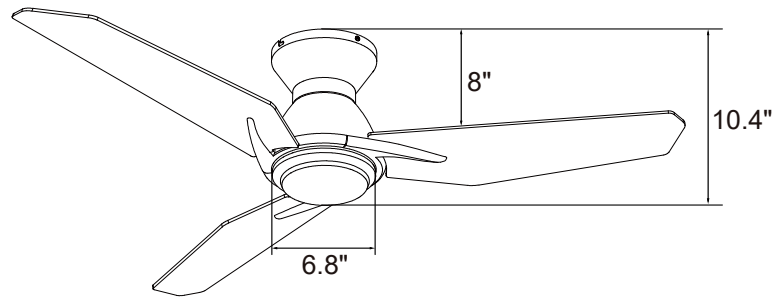

Measurements

- Dimensions (in.):
10.4 H (to lowest point) x 6.8 W (housing) x 8 H (top of blade)
- Product Weight (lbs.): 11.8 N.W. | 14.8 G.W.
- Box (in.): 21.1 L X 10.6 W X 10 H

Shipping

- Container Loading:
20GP 770 pcs | 40GP 1590 pcs | 40HQ 1860 pcs

Dimensions

10.4"	6.8"	8"
Height (lowest point)	Width (housing)	Height (top of blade)

Fan Control Features and Options

- Simple and intuitive design with standard layout.
- Multi-functional fan speed control with fan forward/reverse, light brightness adjustment, and fan/light on/off.
- Wi-Fi and RF pairing.