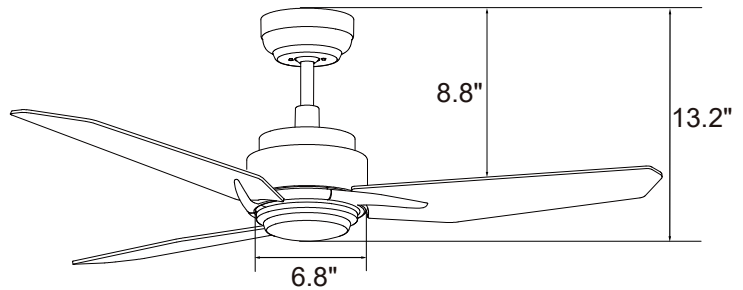

## Measurements

- Dimensions (in.):  
13.2 H (to lowest point) x 6.8 W (housing) x 8.8 H (top of blade)
- Product Weight (lbs.): 11.6 N.W. | 15.4 G.W.
- Box (in.): 21.1 L X 10.6 W X 10 H

## Dimensions

13.2"	6.8"	8.8"
Height (lowest point)	Width (housing)	Height (top of blade)