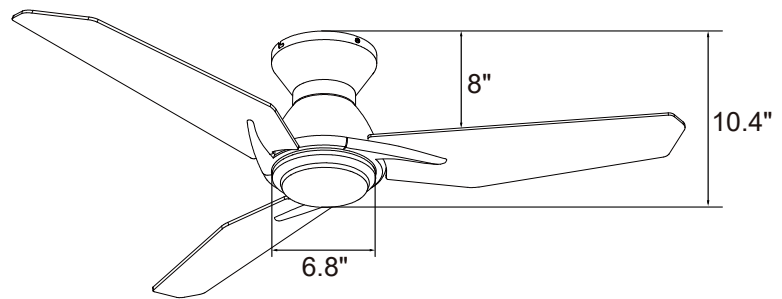

Measurements

- Dimensions (in.):
10.4 H (to lowest point) x 6.8 W (housing) x 8 H (top of blade)
- Product Weight (lbs.): 11.8 N.W. | 14.8 G.W.
- Box (in.): 21.1 L X 10.6 W X 10 H

Shipping

- Container Loading:
20GP 770 pcs | 40GP 1590 pcs | 40HQ 1860 pcs

Dimensions

10.4"	6.8"	8"
Height (lowest point)	Width (housing)	Height (top of blade)

Fan Control Features and Options

- Simple and intuitive design with standard layout.
- Multi-functional fan speed control with fan forward/reverse, light brightness adjustment, and fan/light on/off.
- Wi-Fi and RF pairing.