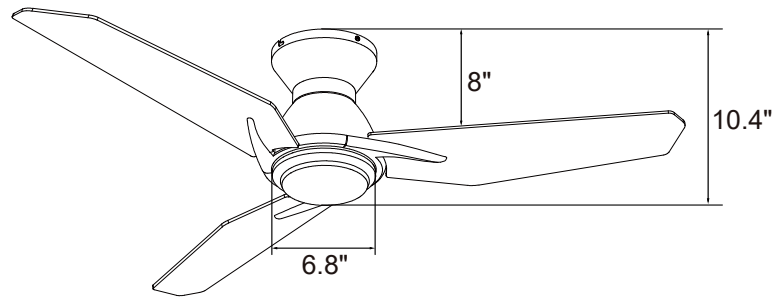

## Measurements

- Dimensions (in.):  
10.4 H (to lowest point) x 6.8 W (housing) x 8 H (top of blade)
- Product Weight (lbs.): 11.8 N.W. | 14.8 G.W.
- Box (in.): 21.1 L X 10.6 W X 10 H

## Dimensions

10.4"	6.8"	8"
Height (lowest point)	Width (housing)	Height (top of blade)