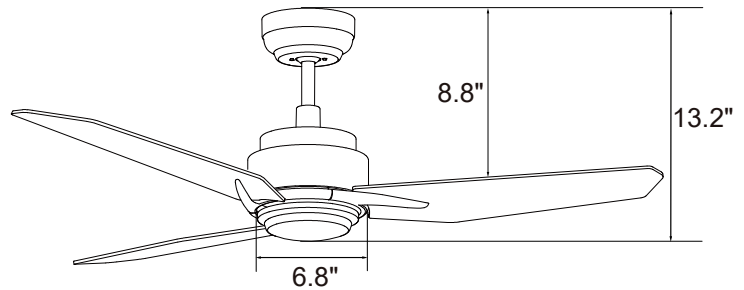

Measurements

- Dimensions (in.):
13.2 H (to lowest point) x 6.8 W (housing) x 8.8 H (top of blade)
- Product Weight (lbs.): 11.6 N.W. | 15.4 G.W.
- Box (in.): 21.1 L X 10.6 W X 10 H

Shipping

- Container Loading:
20GP 770 pcs | 40GP 1590 pcs | 40HQ 1860 pcs

Dimensions

| | | |
|--------------------------|--------------------|--------------------------|
| 13.2" | 6.8" | 8.8" |
| Height (lowest point) | Width (housing) | Height (top of blade) |

Fan Control Features and Options