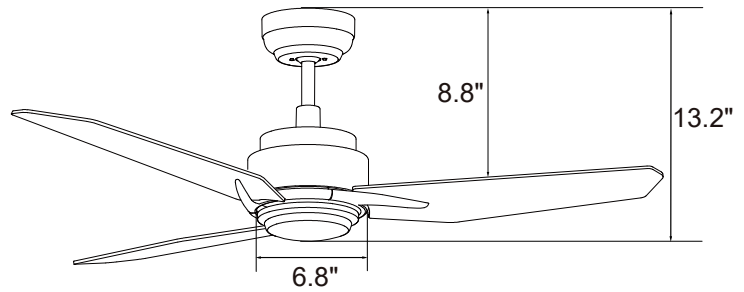

Measurements

- Dimensions (in.):
13.2 H (to lowest point) x 6.8 W (housing) x 8.8 H (top of blade)
- Product Weight (lbs.): 11.6 N.W. | 15.4 G.W.
- Box (in.): 21.1 L X 10.6 W X 10 H

Shipping

- Container Loading:
20GP 770 pcs | 40GP 1590 pcs | 40HQ 1860 pcs

Dimensions

13.2"	6.8"	8.8"
Height (lowest point)	Width (housing)	Height (top of blade)

Fan Control Features and Options

- Simple and intuitive design with standard layout.
- Multi-functional fan speed control with fan forward/reverse, light brightness adjustment, and fan/light on/off.
- Wi-Fi and RF pairing.