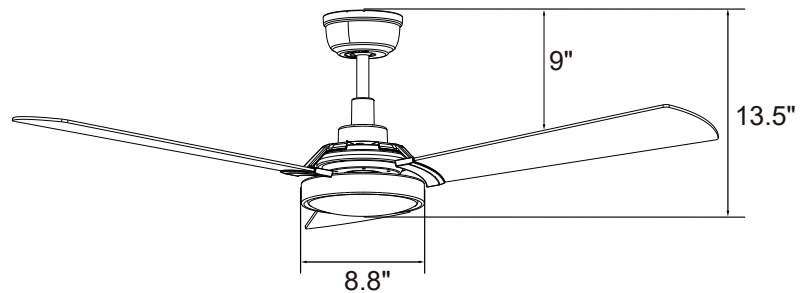

- 10-Speed | Reversible
- Motor | 148 X 15mm
- RPM: High 215 Low 66
- 3784 CFM | 22 W | Efficiency = 146 CFM / Watt
- 6" Downrod Included

Blade

- 3-Blade | 52" Sweep
- Material: Highly-Compressed Plywood
- 16° Pitch

Measurements

- Dimensions (in.):
13.5 H (to lowest point) x 8.8 W (housing) x 9 H (top of blade)
- Product Weight (lbs.): 10.8 N.W. | 15.2 G.W.
- Box (in.): 23.6 L X 11.4 W X 8.1 H

Shipping

- Container Loading:
20GP 800 pcs | 40GP 1640 pcs | 40HQ 1920 pcs

Dimensions

| 13.5" | 8.8" | 9" |
|--------------------------|--------------------|--------------------------|
| Height (lowest point) | Width (housing) | Height (top of blade) |

Fan Control Features and Options