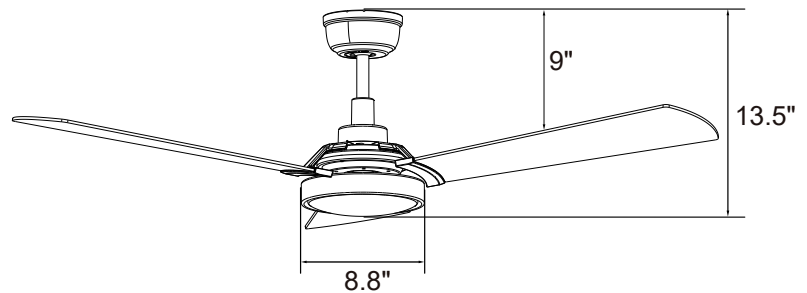

## Measurements

- Dimensions (in.):  
13.5 H (to lowest point) x 8.8 W (housing) x 9 H (top of blade)
- Product Weight (lbs.): 10.8 N.W. | 15.2 G.W.
- Box (in.): 23.6 L X 11.4 W X 8.1 H

## Dimensions

13.5"	8.8"	9"
Height (lowest point)	Width (housing)	Height (top of blade)