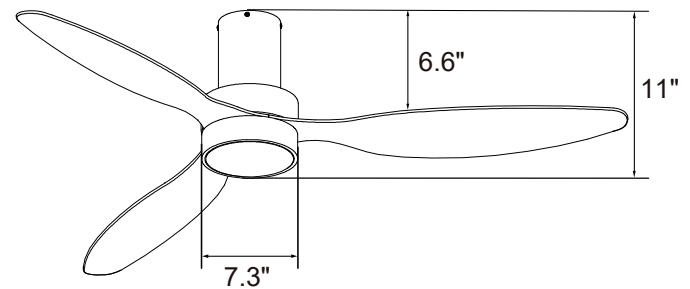

Measurements

- Dimensions (in.):
11 H (to lowest point) x 7.3 W (housing) x 6.6 H (top of blade)
- Product Weight (lbs.): 9.6 N.W. | 12.1 G.W.
- Box (in.): 25.4 L X 10.8 W X 6.3 H

Shipping

- Container Loading:
20GP 1000 pcs | 40GP 2060 pcs | 40HQ 2410 pcs

Dimensions

11"	7.3"	6.6"
Height (lowest point)	Width (housing)	Height (top of blade)

Fan Control Features and Options

- Simple and intuitive design with standard layout.
- Multi-functional fan speed control with fan forward/reverse, light brightness adjustment, and fan/light on/off.
- Wi-Fi and RF pairing.