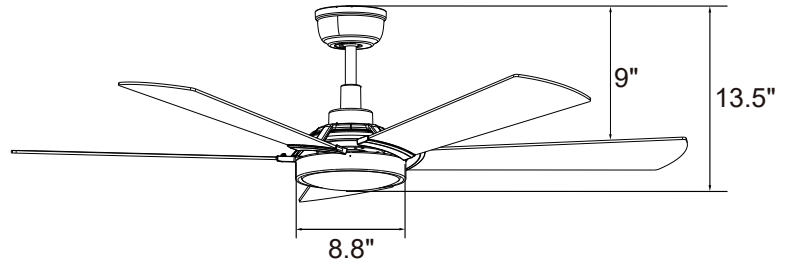

Blade

- 5-Blade | 52" Sweep
- Material: Highly-Compressed Plywood
- 16° Pitch

Light Kit

- LED Light Board
- 18 W 1300 Lumens
- Dimmable From 10%-100% | 10 Levels of Dimming
- Color Temperature:
2700K Warm Light | 3500K Neutral Light | 4000K Cool Light
- Lens: Glass

Measurements

- Dimensions (in.):
13.5 H (to lowest point) x 8.8 W (housing) x 9 H (top of blade)
- Product Weight (lbs.): 12.3 N.W. | 16.7 G.W.
- Box (in.): 24 L X 11.4 W X 8.1 H

Shipping

- Container Loading:
20GP 790 pcs | 40GP 1610 pcs | 40HQ 1890 pcs

Dimensions

13.5"	8.8"	9"
Height (lowest point)	Width (housing)	Height (top of blade)

Fan Control Features and Options

- Simple and intuitive design with standard layout.
- Multi-functional fan speed control with fan forward/reverse, light brightness adjustment, and fan/light on/off.
- Wi-Fi and RF pairing.