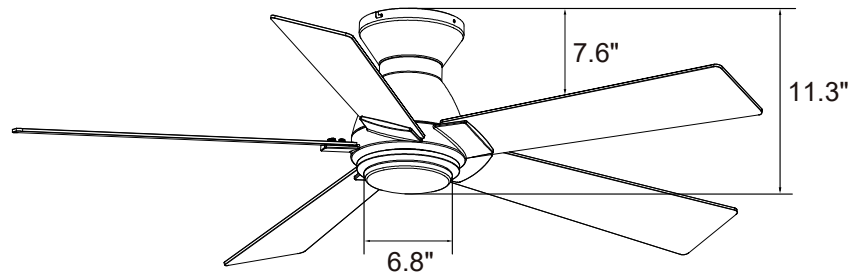

Measurements

- Dimensions (in.):
11.3 H (to lowest point) x 6.8 W (housing) x 7.6 H (top of blade)
- Product Weight (lbs.): 10.7 N.W. | 16.3 G.W.
- Box (in.): 23 L X 11 W X 10 H

Shipping

- Container Loading:
20GP 680 pcs | 40GP 1400 pcs | 40HQ 1640 pcs

Dimensions

11.3"	6.8"	7.6"
Height (lowest point)	Width (housing)	Height (top of blade)

Fan Control Features and Options

- Simple and intuitive design with standard layout.
- Multi-functional fan speed control with fan forward/reverse, light brightness adjustment, and fan/light on/off.
- Wi-Fi and RF pairing.