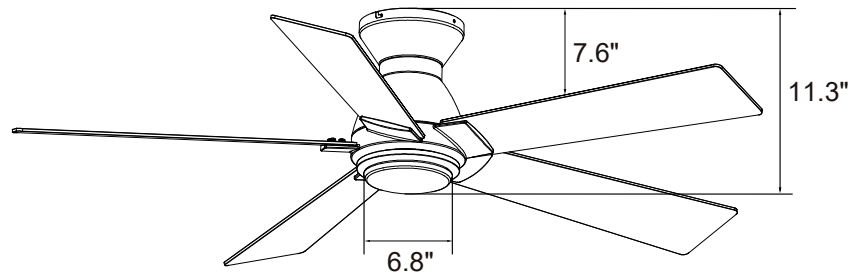

Measurements

- Dimensions (in.):
11.3 H (to lowest point) x 6.8 W (housing) x 7.6 H (top of blade)
- Product Weight (lbs.): 10.7 N.W. | 16.3 G.W.
- Box (in.): 23 L X 11 W X 10 H

Shipping

- Container Loading:
20GP 680 pcs | 40GP 1400 pcs | 40HQ 1640 pcs

Dimensions

11.3"	6.8"	7.6"
Height (lowest point)	Width (housing)	Height (top of blade)

Fan Control Features and Options

- Simple and intuitive design with standard layout.
- Multi-functional fan speed control with fan forward/reverse, light brightness adjustment, and fan/light on/off.
- Wi-Fi and RF pairing.