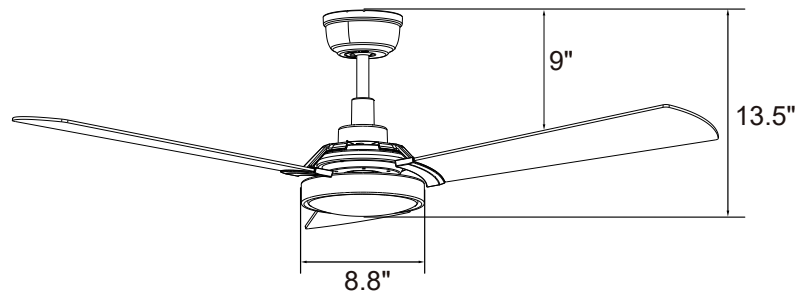

DC Motor

- 10-Speed | Reversible
- Motor | 148 X 15mm
- RPM: High 198 Low 55
- 4493 CFM | 26 W | Efficiency = 133 CFM / Watt
- 6" Downrod Included

Blade

- 3-Blade | 56" Sweep
- Material: Highly-Compressed Plywood
- 16° Pitch

Measurements

- Dimensions (in.):
13.5 H (to lowest point) x 8.8 W (housing) x 9 H (top of blade)
- Product Weight (lbs.): 11.7 N.W. | 15.9 G.W.
- Box (in.): 24.6 L X 11.2 W X 9.5 H

Shipping

- Container Loading:
20GP 670 pcs | 40GP 1370 pcs | 40HQ 1600 pcs

Dimensions

13.5"	8.8"	9"
Height (lowest point)	Width (housing)	Height (top of blade)

Fan Control Features and Options

- Simple and intuitive design with standard layout.
- Multi-functional fan speed control with fan forward/reverse, light brightness adjustment, and fan/light on/off.
- Wi-Fi and RF pairing.