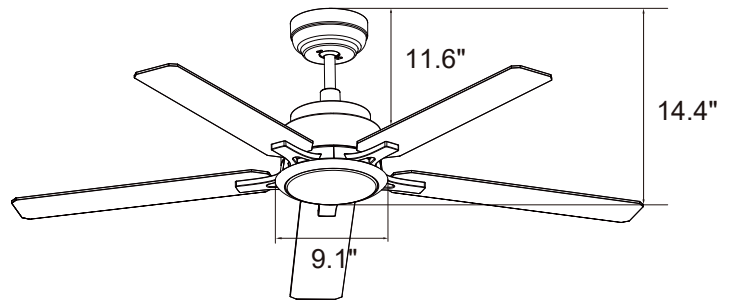

SKU #	Motor/Blade Finish
SFR565J-L12-BG-1	Black Barnwood & Walnut Reversible Plywood Blades

ESPEAR

5-Blade | 56" | Smart Ceiling Fan
DC MOTOR 120V
INTEGRATED LED LIGHT KIT

Dimensions

14.4"	9.1"	11.6"
Height (lowest point)	Width (housing)	Height (top of blade)

DC Motor

- 10-Speed | Reversible
- Motor | 148 X 15mm
- RPM: High 200 Low 65
- 4500 CFM | 26 W | Efficiency = 139 CFM / Watt
- 4.5" Downrod Included

Blade

- 5-Blade | 56" Sweep
- Material: Highly-Compressed Plywood
- 11° Pitch

Measurements

- Dimensions (in.):
14.4 H (to lowest point) x 9.1 W (housing) x 11.6 H (top of blade)
- Product Weight (lbs.): 12.6 N.W. | 16.6 G.W.
- Box (in.): 23.6 L X 11.4 W X 10 H

Shipping

- Container Loading:
20GP 640 pcs | 40GP 1320 pcs | 40HQ 1540 pcs