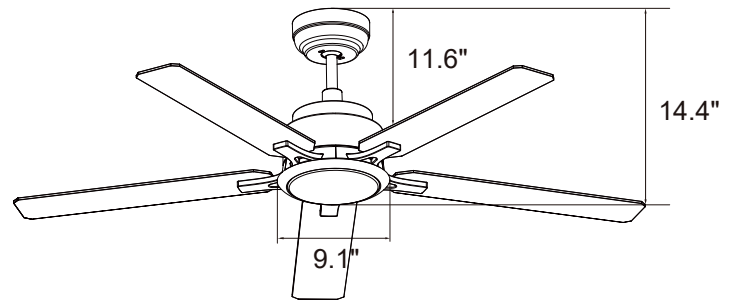

Measurements

- Dimensions (in.):
14.4 H (to lowest point) x 9.1 W (housing) x 11.6 H (top of blade)
- Product Weight (lbs.): 12.6 N.W. | 16.6 G.W.
- Box (in.): 23.6 L X 11.4 W X 10 H

Shipping

- Container Loading:
20GP 640 pcs | 40GP 1320 pcs | 40HQ 1540 pcs

Dimensions

14.4"	9.1"	11.6"
Height (lowest point)	Width (housing)	Height (top of blade)

Fan Control Features and Options

- Simple and intuitive design with standard layout.
- Multi-functional fan speed control with fan forward/reverse, light brightness adjustment, and fan/light on/off.
- Wi-Fi and RF pairing.