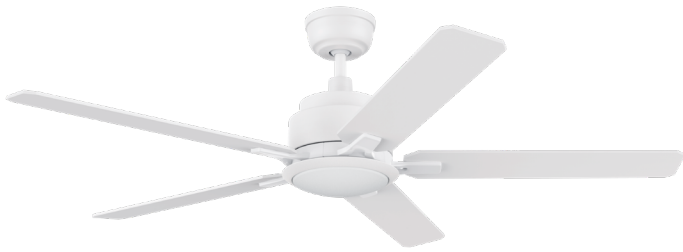

SKU #	Motor/Blade Finish
SFR565J-L12-W1-1	White White Plywood Blades

ESPEAR

5-Blade | 56" | Smart Ceiling Fan
DC MOTOR 120V
INTEGRATED LED LIGHT KIT

Intertek

Fan Motor

Light Kit

Fan Blade

Other

DC Motor

- 10-Speed | Reversible
- Motor | 148 X 15mm
- RPM: High 200 Low 65
- 4450 CFM | 26 W | Efficiency = 139 CFM / Watt
- 4.5" Downrod Included

Blade

- 5-Blade | 56" Sweep
- Material: Highly-Compressed Plywood
- 11° Pitch

Light Kit

- LED Light Board
- 18 W 1300 Lumens
- Dimmable From 10%-100% | 10 Levels of Dimming
- Color Temperature:
2700K Warm Light | 3500K Neutral Light | 4000K Cool Light
- Lens: Glass

Standard Controls

Dimensions

14.4"	9.1"	11.6"
Height (lowest point)	Width (housing)	Height (top of blade)

Fan Control Features and Options

- Simple and intuitive design with standard layout.
- Multi-functional fan speed control with fan forward/reverse, light brightness adjustment, and fan/light on/off.
- Wi-Fi and RF pairing.