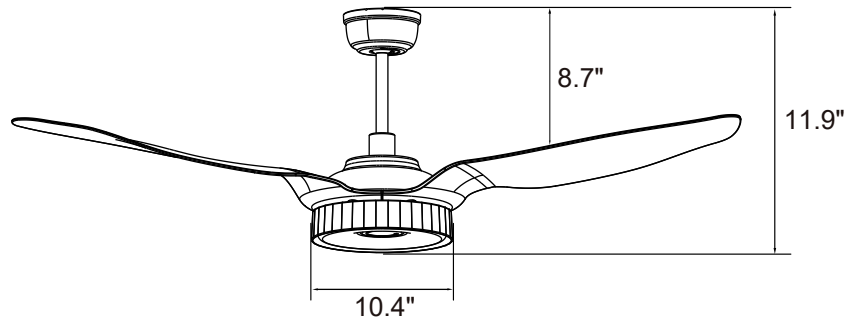

Blade

- 3-Blade | 56" Sweep
- Material: Glass Fiber Reinforced Polypropylene
- 14° Pitch

Light Kit

- LED Light Board
- 36 W 3000 Lumens
- Dimmable From 10%-100% | 10 Levels of Dimming
- Color Temperature:
2700K Warm Light | 3500K Neutral Light | 4000K Cool Light
- Lens: Glass

Measurements

- Dimensions (in.):
11.9 H (to lowest point) x 10.4 W (housing) x 8.7 H (top of blade)
- Product Weight (lbs.): 14.1 N.W. | 20.3 G.W.
- Box (in.): 27.6 L X 15.8 W X 8.5 H

Shipping

- Container Loading:
20GP 470 pcs | 40GP 970 pcs | 40HQ 1140 pcs

Dimensions

11.9"	10.4"	8.7"
Height (lowest point)	Width (housing)	Height (top of blade)

Fan Control Features and Options

- Simple and intuitive design with standard layout.
- Multi-functional fan speed control with fan forward/reverse, light brightness adjustment, and fan/light on/off.
- Wi-Fi and RF pairing.