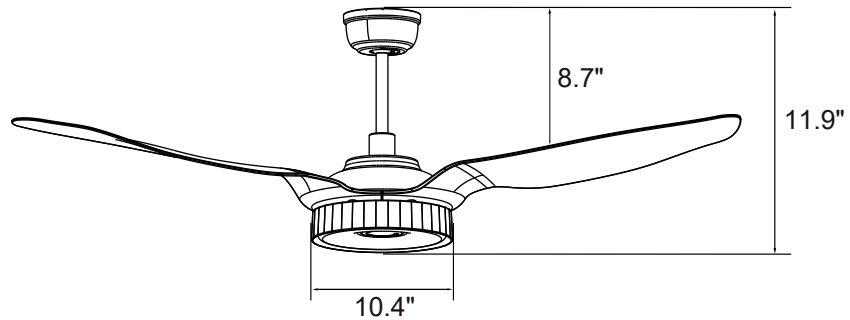

Blade

- 3-Blade | 56" Sweep
- Material: Glass Fiber Reinforced Polypropylene
- 14° Pitch

Light Kit

- LED Light Board
- 36 W 3000 Lumens
- Dimmable From 10%-100% | 10 Levels of Dimming
- Color Temperature:
2700K Warm Light | 3500K Neutral Light | 4000K Cool Light
- Lens: Glass

Measurements

- Dimensions (in.):
11.9 H (to lowest point) x 10.4 W (housing) x 8.7 H (top of blade)
- Product Weight (lbs.): 14.1 N.W. | 20.3 G.W.
- Box (in.): 27.6 L X 15.8 W X 8.5 H

Shipping

- Container Loading:
20GP 470 pcs | 40GP 970 pcs | 40HQ 1140 pcs

Dimensions

11.9"	10.4"	8.7"
Height (lowest point)	Width (housing)	Height (top of blade)

Fan Control Features and Options

- Simple and intuitive design with standard layout.
- Multi-functional fan speed control with fan forward/reverse, light brightness adjustment, and fan/light on/off.
- Wi-Fi and RF pairing.